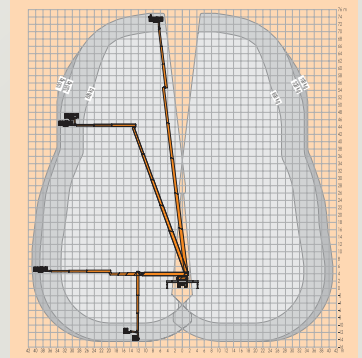

STEIGER®
T 750 HF

STEIGER® T 750 HF

FEATURES

- 75m working height
- 41m outreach
- 13.99m total vehicle length (depends on vehicle type)
- Top performance data due to multi-bevelled boom technology
- 'Standing' working basket perfect for 'under and up' as well as all possibilities of 'up and over and back' during lowered RUSSEL®

- Generous 600kg working cage load capacity
- Working below ground possible
- More possibilities with the special features HEIGHT performance
- Automatic set-up/ retraction mechanism at the push of a button
- Aluminium working cage can be extended hydraulically
- Maintenance-friendly boom system

working height 75m
maximum outreach 41m
platform capacity 600kg