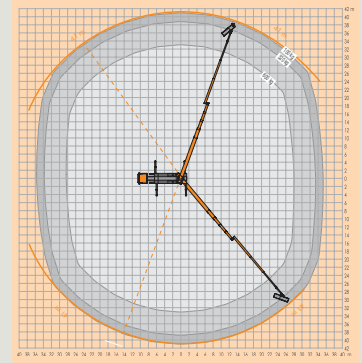

STEIGER®
T 750 HF

STEIGER® T 750 HF

FEATURES

- 75m working height
- 41m outreach
- 13.99m total vehicle length (depends on vehicle type)
- Top performance data due to multi-bevelled boom technology
- 'Standing' working basket perfect for 'under and up' as well as all possibilities of 'up and over and back' during lowered RUSSEL®

- Generous 600kg working cage load capacity
- Working below ground possible
- More possibilities with the special features HEIGHT performance
- Automatic set-up/ retraction mechanism at the push of a button
- Aluminium working cage can be extended hydraulically
- Maintenance-friendly boom system

working height 75m
maximum outreach 41m
platform capacity 600kg