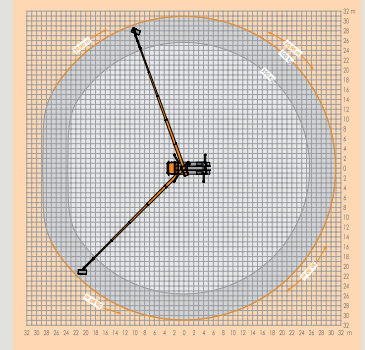

STEIGER®
T 360

STEIGER® T 360

FEATURES

- 36m working height
- 30.9m outreach at 100kg cage load
- 15t to 18t chassis (GVW)
- 5-section telescoping boom system
- 2 x 85° basket rotation device
- 185° jib (RÜSSEL®) swivelling range
- Compact vehicle length of only 9.47m
- 350kg working cage capacity
- Adjustable, state-of-the-art RUTHMANN COCKPIT
- Euro 6 compatible

With the T 360, we offer customers a modern alternative in the 35m truck mounted aerial work platform category. Its impressive performance capabilities include a 31m outreach and almost 360 degree circular range of motion (100kg basket load).

T 360 operators now have an extra 2.3m of additional reach capacity at their disposal. The short overall length of 9.47m combined with a height of 3.77m and short 4.7m (and up) wheelbase, are further reasons why the T 360 is the perfect replacement investment for older work platforms in the 35m category.

36m	34m	30.9m	9.47m	185°
1.7m x 0.86m	350kg	3.77m	540°	5°

working height 36m
maximum outreach 30.9m
platform capacity 350kg

Ruthmann
 1 Altendiez Way, Latimer Park, Burton Latimer, Kettering. NN15 5YT
 T: 01536 721010 E: sales@ruthmann.uk www.ruthmann.uk