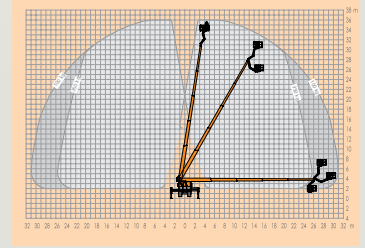

STEIGER®
T 360

STEIGER® T 360

FEATURES

- 36m working height
- 30.9m outreach at 100kg cage load
- 15t to 18t chassis (GVW)
- 5-section telescoping boom system
- 2 x 85° basket rotation device
- 185° jib (RÜSSEL®) swivelling range
- Compact vehicle length of only 9.47m
- 350kg working cage capacity
- Adjustable, state-of-the-art RUTHMANN COCKPIT
- Euro 6 compatible

With the T 360, we offer customers a modern alternative in the 35m truck mounted aerial work platform category. Its impressive performance capabilities include a 31m outreach and almost 360 degree circular range of motion (100kg basket load).

T 360 operators now have an extra 2.3m of additional reach capacity at their disposal. The short overall length of 9.47m combined with a height of 3.77m and short 4.7m (and up) wheelbase, are further reasons why the T 360 is the perfect replacement investment for older work platforms in the 35m category.

36m	34m	30.9m	9.47m	185°
1.7m x 0.86m	350kg	3.77m	540°	5°

working height 36m
maximum outreach 30.9m
platform capacity 350kg

Ruthmann
 1 Altendiez Way, Latimer Park, Burton Latimer, Kettering. NN15 5YT
 T: 01536 721010 E: sales@ruthmann.uk www.ruthmann.uk