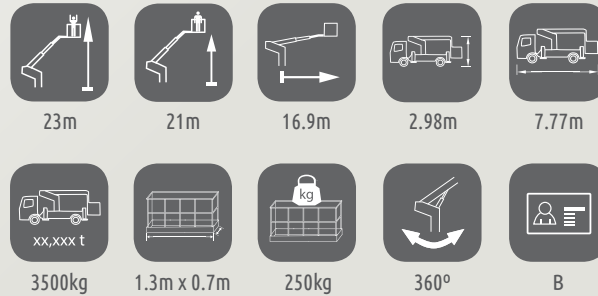

ECOLINE 230

ECOLINE 230

FEATURES

- Top price-performance ratio
- Enormous lateral outreach to 17m
- High loading capacity: 250kg basket load
- Standardisation of RUTHMANN control concept
- 3.5t chassis (EURO 6)
- Multi-chassis compatible

The ECOLINE 230 is a truck-mounted aerial work platform with a rigid telescopic system. The price-performance ratio is second to none. It has a 23m working height and an enormous lateral outreach of up to 17m. Like so many other innovations, this work platform can be mounted onto a variety of different chassis in the 3.5t category.

Our new 23m truck-mounted aerial work platform scores not only with its superb performance capabilities but also with its excellent price performance ratio. Materials and technology speak for themselves.

working height **23m**
 maximum outreach **16.9m**
 platform capacity **250kg**