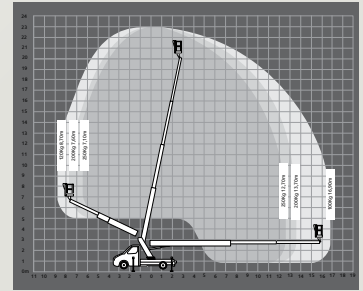

ECOLINE 230

ECOLINE 230

FEATURES

- Top price-performance ratio
- Enormous lateral outreach to 17m
- High loading capacity: 250kg basket load
- Standardisation of RUTHMANN control concept
- 3.5t chassis (EURO 6)
- Multi-chassis compatible

The ECOLINE 230 is a truck-mounted aerial work platform with a rigid telescopic system. The price-performance ratio is second to none. It has a 23m working height and an enormous lateral outreach of up to 17m. Like so many other innovations, this work platform can be mounted onto a variety of different chassis in the 3.5t category.

Our new 23m truck-mounted aerial work platform scores not only with its superb performance capabilities but also with its excellent price performance ratio. Materials and technology speak for themselves.

working height **23m**
 maximum outreach **16.9m**
 platform capacity **250kg**