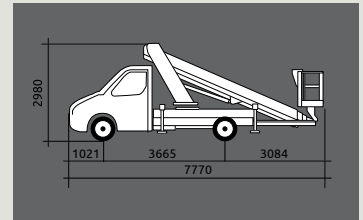

ECOLINE 230

ECOLINE 230

FEATURES

- Top price-performance ratio
- Enormous lateral outreach to 17m
- High loading capacity: 250kg basket load
- Standardisation of RUTHMANN control concept
- 3.5t chassis (EURO 6)
- Multi-chassis compatible

The ECOLINE 230 is a truck-mounted aerial work platform with a rigid telescopic system. The price-performance ratio is second to none. It has a 23m working height and an enormous lateral outreach of up to 17m. Like so many other innovations, this work platform can be mounted onto a variety of different chassis in the 3.5t category.

Our new 23m truck-mounted aerial work platform scores not only with its superb performance capabilities but also with its excellent price performance ratio. Materials and technology speak for themselves.

working height **23m**
 maximum outreach **16.9m**
 platform capacity **250kg**