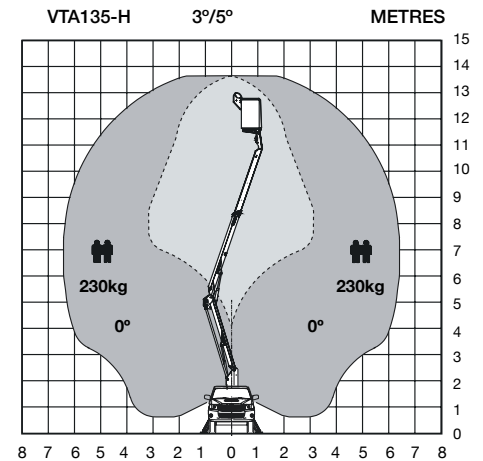

Diagrams

Working envelope at 230kg bucket SWL

Double A-frame outriggers front and rear for compact setup

Easy to use fully hydraulic proportional control

Technical information is subject to change without notice. Images may show optional equipment. *Subject to options fitted. The photographs in this brochure are for promotional purposes only. Specifications are subject to change without notice.

Revision: 03/2022

Versalift United Kingdom Limited

1 Altendiez Way, Latimer Park,
Burton Latimer, Kettering. NN15 5YT

T: 01536 721010 E: sales@versalift.co.uk

W: www.versalift.co.uk